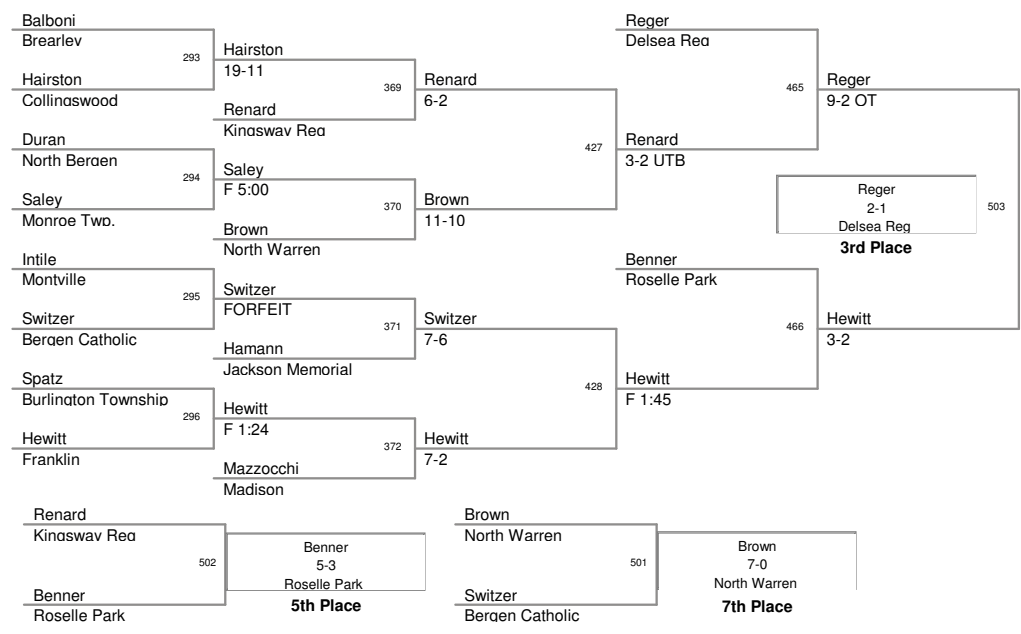

2010 NJSIAA States
2010 NJSIAA States

152 Lbs