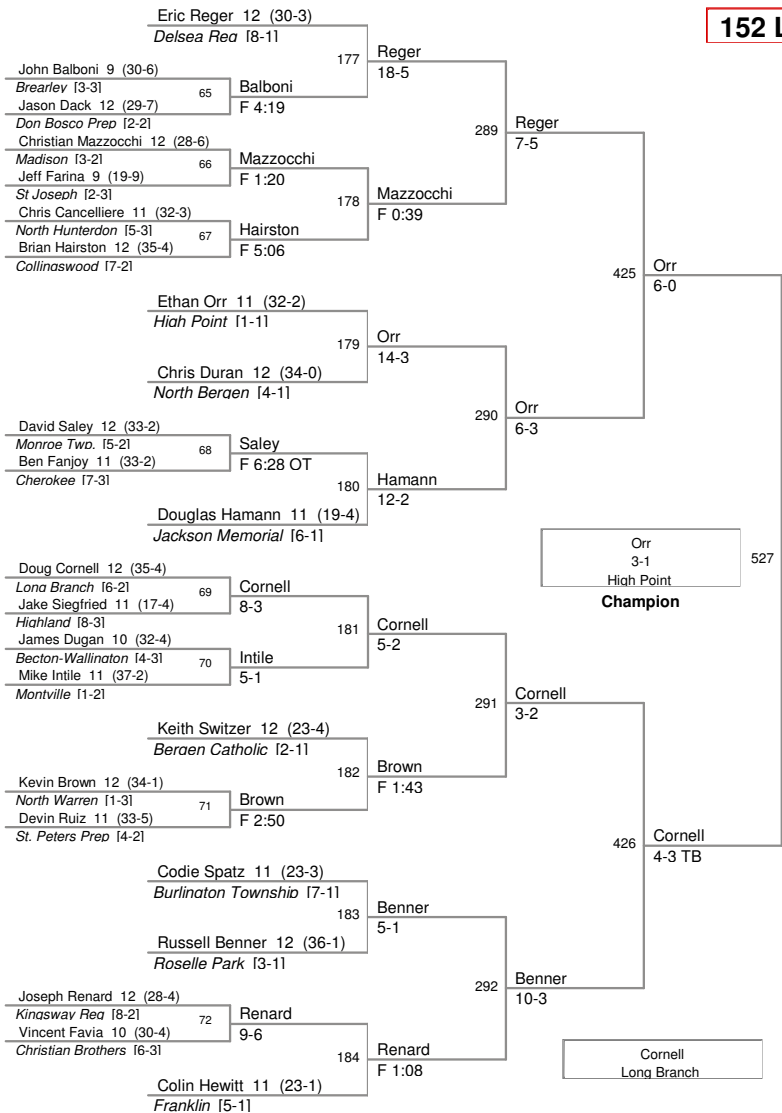

2010 NJSIAA States
2010 NJSIAA States

152 Lbs