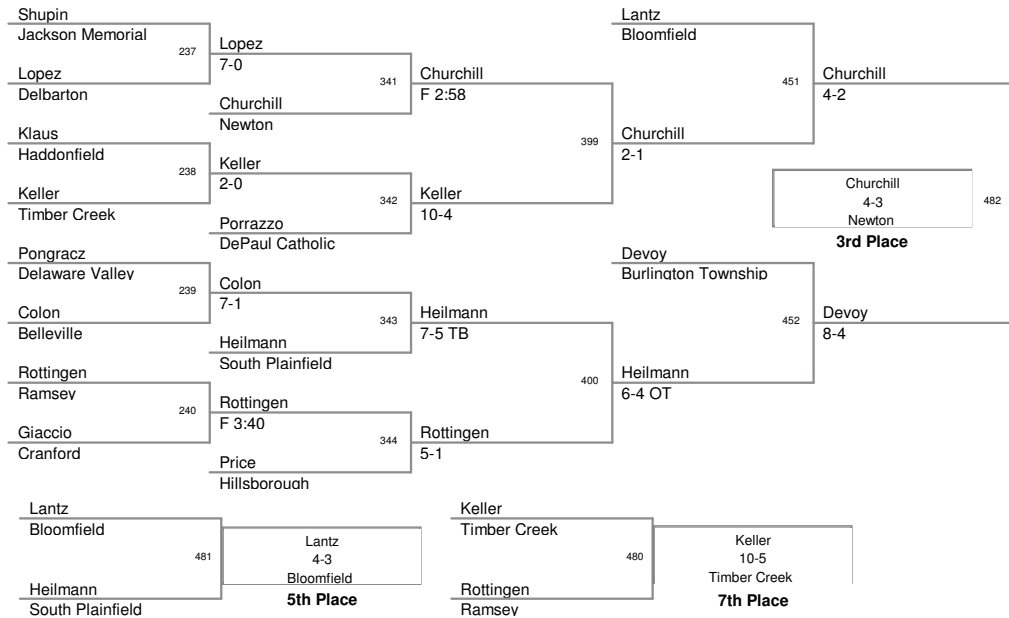

2010 NJSIAA States
2010 NJSIAA States

112 Lbs