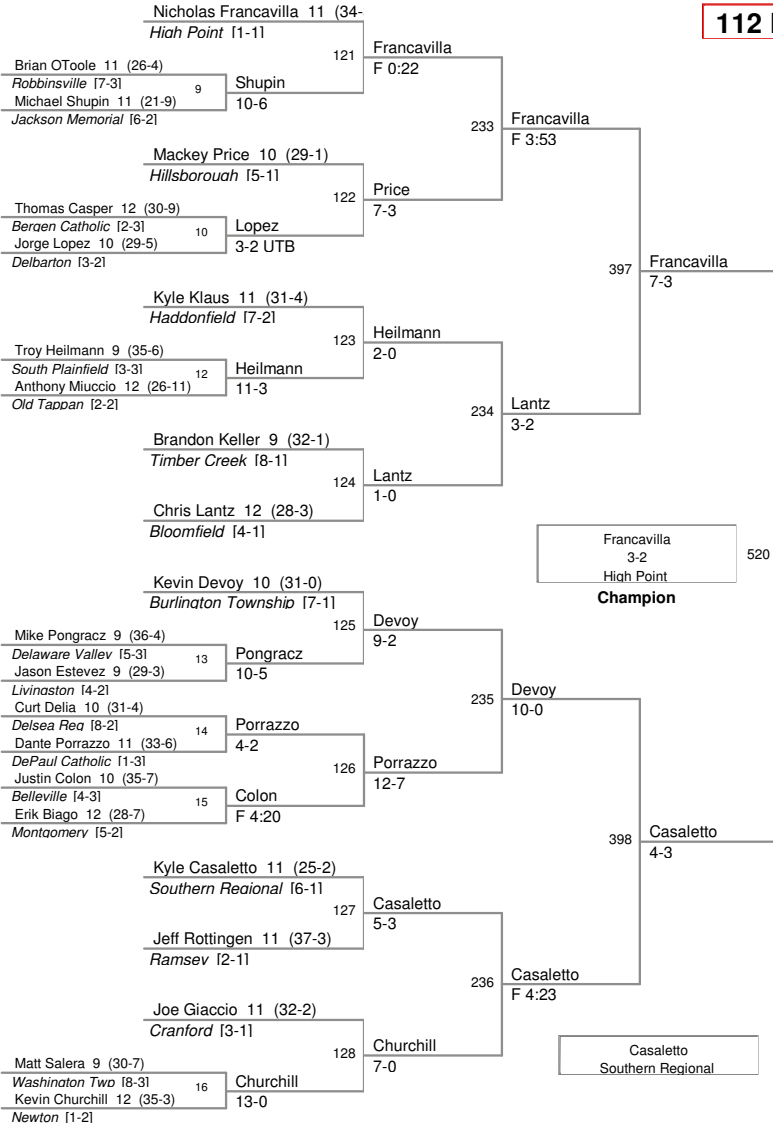

2010 NJSIAA States
2010 NJSIAA States

112 Lbs